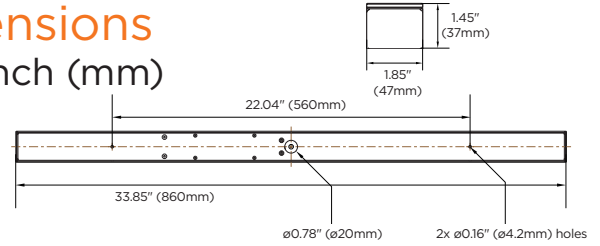

Dimensions

Unit: Inch (mm)

Specifications

IMAGE	
Image sensor	5.14MP 1/2.8" CMOS
Total pixels	2592(H) X 1944(V)
Minimum scene illumination	0.26 lux (color)
S/N ratio	50dB
LENS	
Focal length	3.7mm, F2.5
Lens type	Fixed lens
Field of view (HFOV/VFOV)	Horizontal: 87.6° Vertical: 61.6°
IR LEDs	No
OPERATIONAL	
Intelligent Video Analytics	Intrusion, line crossing, counting line, loitering, enter, exit, tamper, object removed, tailgating, direction, stopped, appear, disappear, object left, logical rules.* NOTE: object removed, tailgating, direction, stopped, appear, disappear, object left, and logical rules are available via IVA+ plugin update. For existing cameras, contact your DW sales representative for a complimentary update.
Shutter mode	Auto, manual, anti-flicker, slow shutter
Shutter speed	1/15 - 1/32000
Slow shutter	1/2, 1/3, 1/5, 1/6, 1/7.5, 1/10
Auto gain control	Auto
Day and night	Auto, day (color), night (B/W)
3D Digital Noise Reduction	3D-DNR
Wide Dynamic Range (WDR)	True WDR, 120dB
White balance	Yes
Privacy zones	Yes
Mirror and flip	Yes
Alarm notifications	Notifications via email, FTP server or SD card recording
Memory slot	Micro SD / SDHC / SDXC (not included)
NETWORK	
LAN	RJ45 (10/100Base-T)
Video compression type	H.265, H.264, MJPEG
Resolution	H.265, H.264: 2592x1944, 2560x1440, 1920x1080, 704x576, 704x480, 640x480, 640x360, 352x288, 352x240 MJPEG: 1280x720, 800x600, 768x432, 704x576, 704x480, 640x480, 352x288, 352x240
Frame rate	Up to 30fps at all resolutions
Video bitrate	100Kbps - 10Mbps, multi-rate for preview and recording
Bitrate control	Multi-streaming CBR/VBR at H.265 (controllable frame rate and bandwidth)
Streaming capability	Dual-stream at different rates and resolutions
IP	IPv4
Protocol	TCP/IP, UDP, AutoIP, RTP (UDP/TCP), RTSP, NTP, HTTP, HTTPS, SSL, DNS, DDNS, DHCP, FTP, SMTP, ICMP, SNMPv1/v2/v3 (MIB-2), ONVIF
Security	HTTPS (TLS), IP filtering, 802.1x, digest authentication (ID/PW)
ONVIF conformance	Yes
Web viewer	OS: Windows®, Mac® OS, Linux® Browser: Microsoft Edge®, Internet Explorer®, Google Chrome®, Mozilla Firefox®, Safari®
Video management software	DW Spectrum®
ENVIRONMENTAL	
Operating temperature	-4°F - 122°F (-20°C - 50°C)
Operating humidity	10-90% (non-condensing)
Other certifications	NDAA, CE, FCC, RoHS
ELECTRICAL	
Power requirement	DC12V, PoE IEEE 802.3af Class 2 (Adapter not Included)
Power consumption	DC12V Max 4W, 33.3mA, PoE Max 4.8W, 100mA
MECHANICAL	
Material	Aluminum metal sheet height strip housing for indoor use
Dimensions	1.85" x 1.45" x 33.85" (47 x 37 x 860mm)
Weight	1.98 lbs (0.9kg)
Warranty	5 year warranty