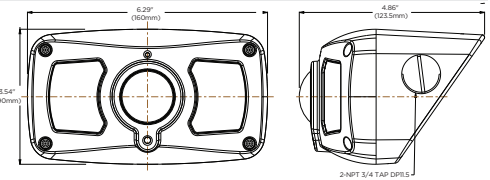

Dimensions
Unit: Inch (mm)

Summary

This NDAA/TAA-compliant MEGApix[®] Ai[™] wall-mounted IP camera delivers 4K resolution at real-time 30fps with an edge AI engine, bringing AI capabilities to your fingertips. The 2.3mm ultra-wide lens provides edge-to-edge clarity without pixel loss, and a 45° angle mount makes the camera suitable for long and narrow installations.