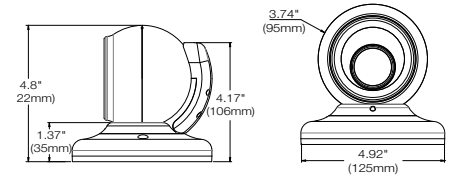

Dimensions

Unit: Inch (mm)