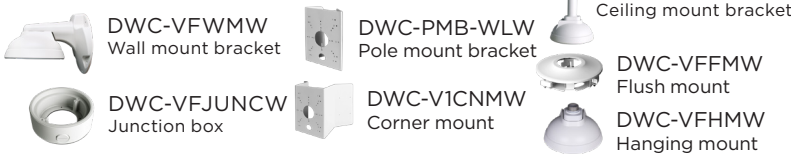

Accessories (Optional)