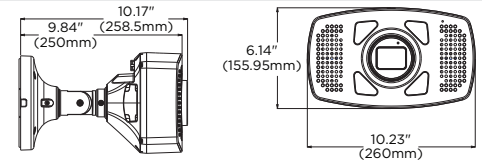

Dimensions
Unit: Inch (mm)